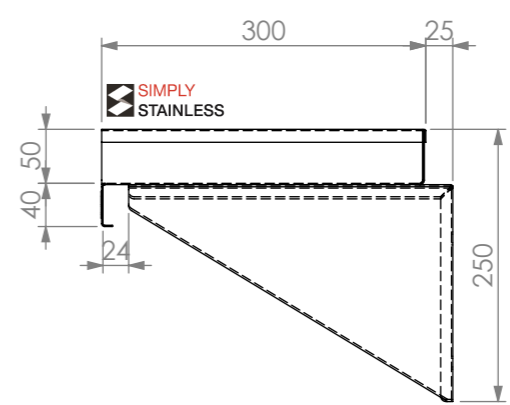

PLAN

FRONT ELEVATION

SIDE ELEVATION

10-2100

SIMPLY STAINLESS
 Modular Sinks, Tables & Shelving
 COPYRIGHT © 2023
 This drawing is the property of CI GROUP PTY LTD. Tradings as SIMPLY STAINLESS and it may not be copied, reproduced or modified in whole or in part without prior written permission of CI GROUP PTY LTD. SIMPLY STAINLESS reserves the right to change specification and design without notice.

10-2100 WALL SHELF

SIZE: A3 SCALE : 1:10

CONSTRUCTION NOTES :
 1. MADE FROM 1.2mm STAINLESS STEEL.