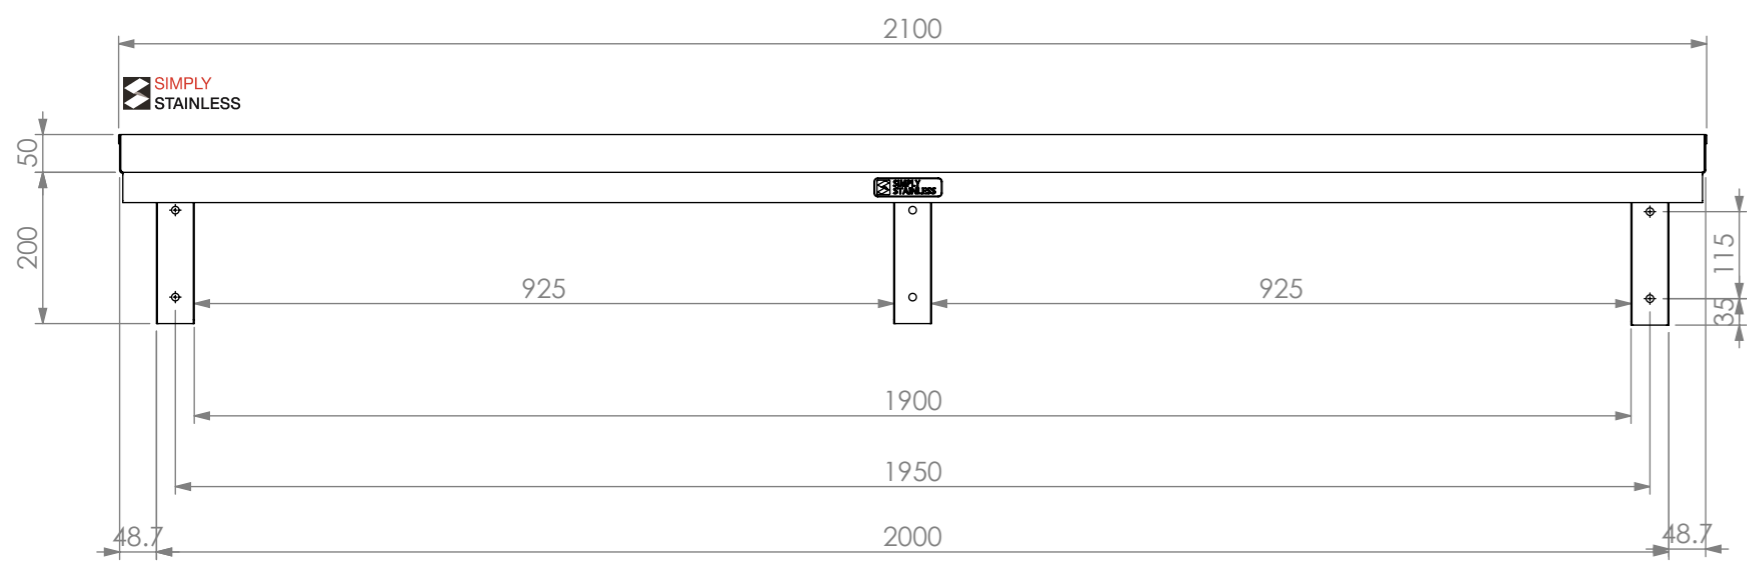

PLAN

FRONT ELEVATION

SIDE ELEVATION

10-2100

SIMPLY STAINLESS
 Modular Sinks, Tables & Shelving
 COPYRIGHT © 2023
 This drawing is the property of CI GROUP PTY LTD. Tradings as SIMPLY STAINLESS and it may not be copied, reproduced or modified in whole or in part without prior written permission of CI GROUP PTY LTD. SIMPLY STAINLESS reserves the right to change specification and design without notice.

10-2100 WALL SHELF

SIZE: A3 SCALE : 1:10

CONSTRUCTION NOTES :
 1. MADE FROM 1.2mm STAINLESS STEEL.