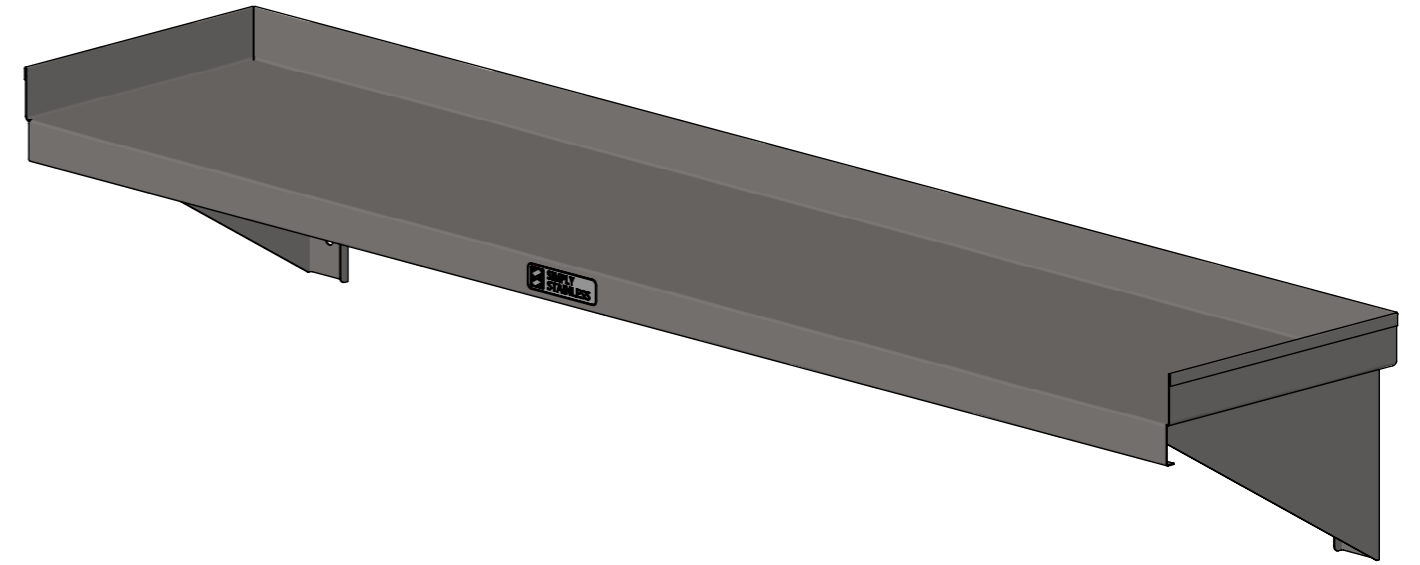

PLAN

FRONT ELEVATION

SIDE ELEVATION

SIMPLY STAINLESS
 Modular Sinks, Tables & Shelving
 COPYRIGHT © 2023
 This drawing is the property of CI GROUP PTY LTD. Tradings as SIMPLY STAINLESS and it may not be copied, reproduced or modified in whole or in part without prior written permission of CI GROUP PTY LTD. SIMPLY STAINLESS reserves the right to change specification and design without notice.

10-1500 WALL SHELF

SIZE: A3

SCALE : 1:5

CONSTRUCTION NOTES :

1. MADE FROM 1.2mm STAINLESS STEEL.

10-1500