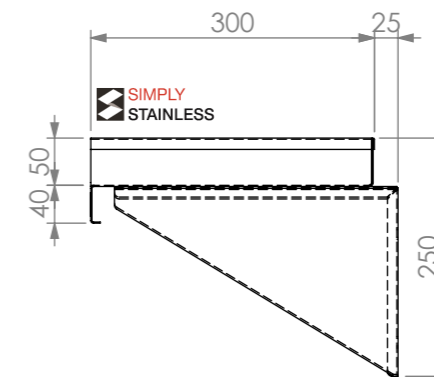

PLAN

FRONT ELEVATION

SIDE ELEVATION

SIMPLY STAINLESS
 Modular Sinks, Tables & Shelving
 COPYRIGHT © 2023
 This drawing is the property of CI GROUP PTY LTD. Tradings as SIMPLY STAINLESS and it may not be copied, reproduced or modified in whole or in part without prior written permission of CI GROUP PTY LTD. SIMPLY STAINLESS reserves the right to change specification and design without notice.

10-1500 WALL SHELF

SIZE: A3

SCALE : 1:5

CONSTRUCTION NOTES :

1. MADE FROM 1.2mm STAINLESS STEEL.

10-1500