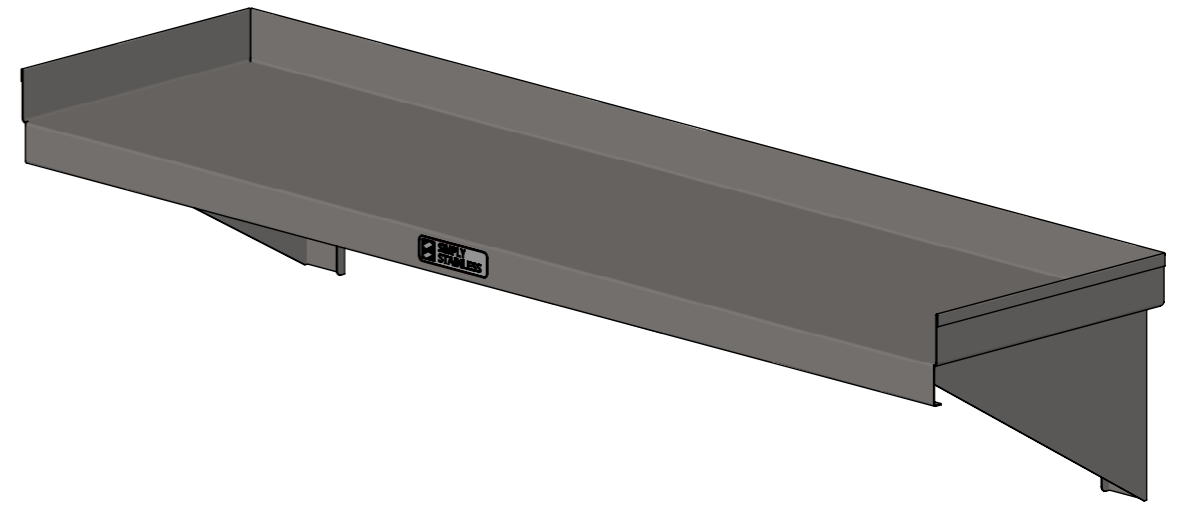

PLAN

FRONT ELEVATION

SIDE ELEVATION

**SIMPLY STAINLESS**  
 Modular Sinks, Tables & Shelving  
 COPYRIGHT © 2023  
 This drawing is the property of CI GROUP PTY LTD. Tradings as SIMPLY STAINLESS and it may not be copied, reproduced or modified in whole or in part without prior written permission of CI GROUP PTY LTD. SIMPLY STAINLESS reserves the right to change specification and design without notice.

**10-1200 WALL SHELF**

SIZE: A3

SCALE : 1:5

CONSTRUCTION NOTES :

1. MADE FROM 1.2mm STAINLESS STEEL.

**10-1200**