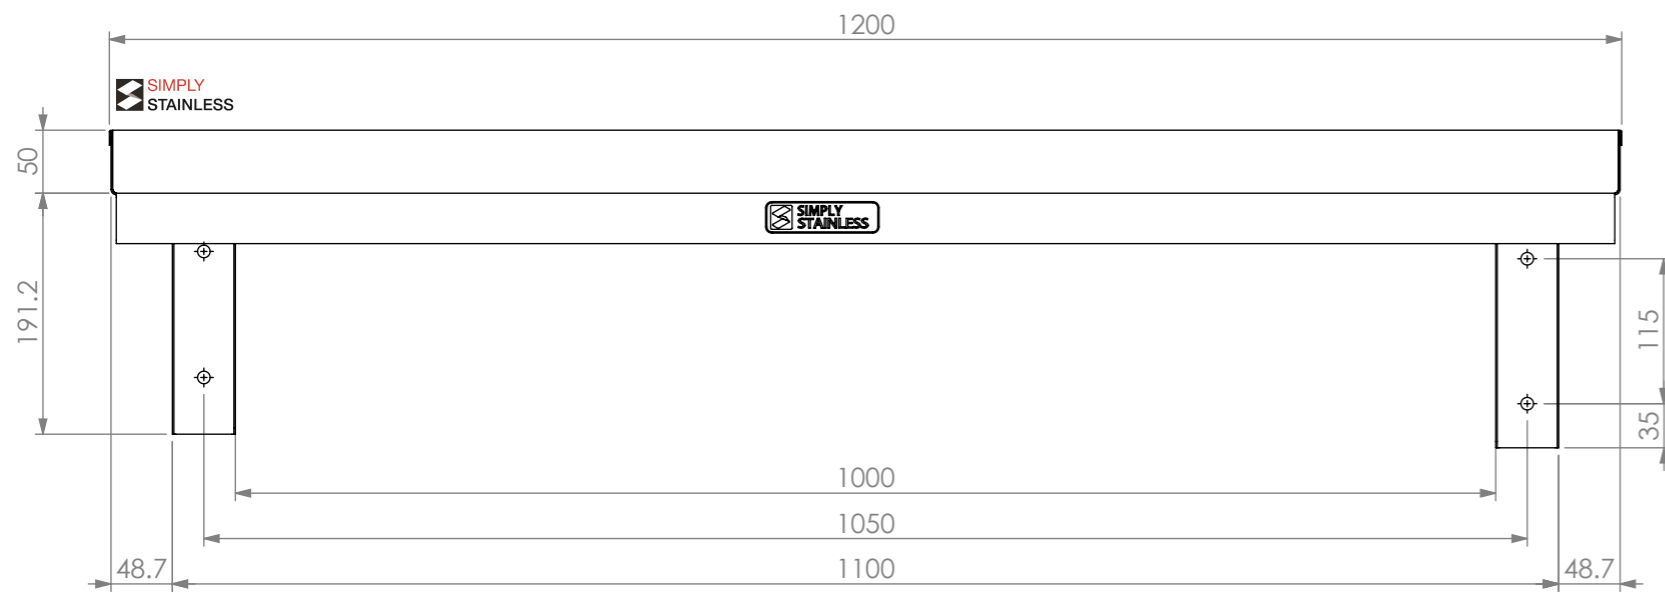

PLAN

FRONT ELEVATION

SIDE ELEVATION

**SIMPLY STAINLESS**  
 Modular Sinks, Tables & Shelving  
 COPYRIGHT © 2023  
 This drawing is the property of CI GROUP PTY LTD. Tradings as SIMPLY STAINLESS and it may not be copied, reproduced or modified in whole or in part without prior written permission of CI GROUP PTY LTD. SIMPLY STAINLESS reserves the right to change specification and design without notice.

**10-1200 WALL SHELF**

SIZE: A3

SCALE : 1:5

CONSTRUCTION NOTES :

1. MADE FROM 1.2mm STAINLESS STEEL.

**10-1200**