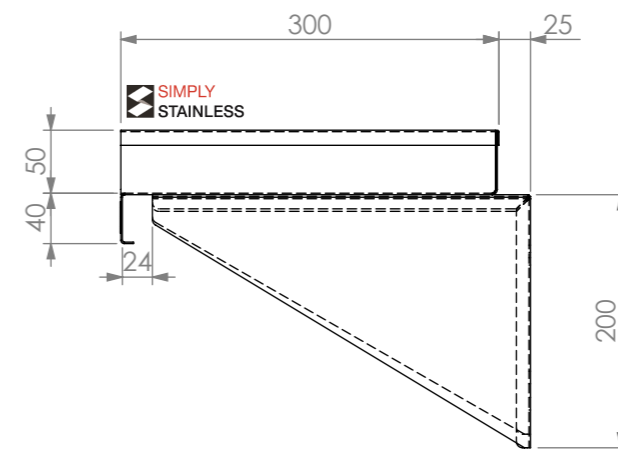

PLAN

FRONT ELEVATION

SIDE ELEVATION

**SIMPLY STAINLESS**  
 Modular Sinks, Tables & Shelving  
 COPYRIGHT © 2023  
 This drawing is the property of CI GROUP PTY LTD. Tradings as SIMPLY STAINLESS and it may not be copied, reproduced or modified in whole or in part without prior written permission of CI GROUP PTY LTD. SIMPLY STAINLESS reserves the right to change specification and design without notice.

**10-1200 WALL SHELF**

SIZE: A3

SCALE : 1:5

CONSTRUCTION NOTES :

1. MADE FROM 1.2mm STAINLESS STEEL.

**10-1200**