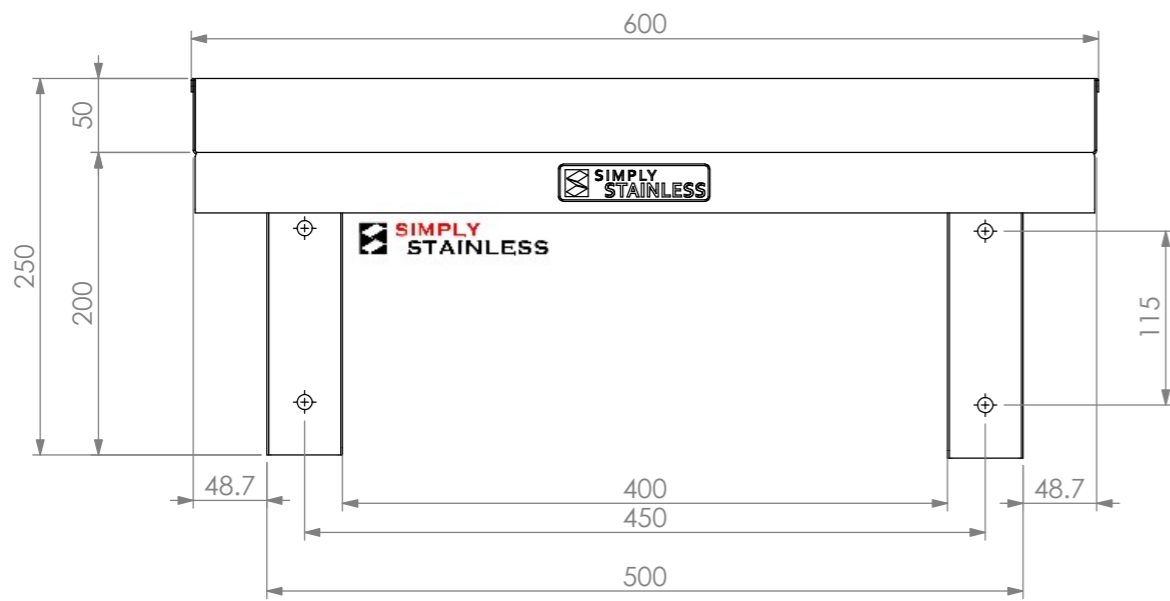

PLAN

FRONT ELEVATION

SIDE ELEVATION

SIMPLY STAINLESS
 www.simplystainless.com
 Modular Sinks Tables and Shelving
 COPYRIGHT © 2018
 This drawing is the property of CI GROUP PTY LTD. Tradings as SIMPLY STAINLESS and It may not be copied, reproduced or modified in whole or in part without prior written permission of CI GROUP PTY LTD. SIMPLY STAINLESS reserves the right to change specification and design without notice.

10-0600
WALL SHELF

SIZE: A3

SCALE : 1:5

CONSTRUCTION NOTES :

1. TOPS MADE FROM 1.2mm STAINLESS STEEL.

10-0600