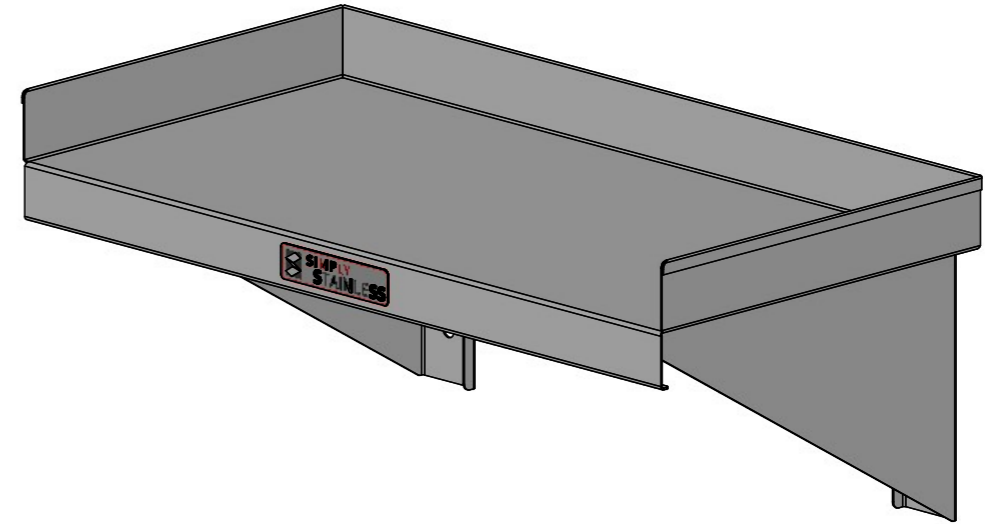

PLAN

FRONT ELEVATION

SIDE ELEVATION

SIMPLY STAINLESS
 www.simplystainless.com
 Modular Sinks Tables and Shelving
 COPYRIGHT © 2018
 This drawing is the property of CI GROUP PTY LTD. Tradings as SIMPLY STAINLESS and It may not be copied, reproduced or modified in whole or in part without prior written permission of CI GROUP PTY LTD. SIMPLY STAINLESS reserves the right to change specification and design without notice.

10-0600
WALL SHELF

SIZE: A3

SCALE : 1:5

CONSTRUCTION NOTES :

1. TOPS MADE FROM 1.2mm STAINLESS STEEL.

10-0600