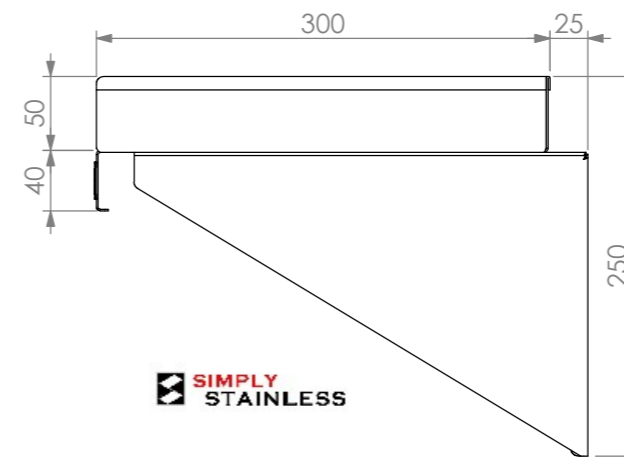

PLAN

FRONT ELEVATION

SIDE ELEVATION

SIMPLY STAINLESS
 www.simplystainless.com
 Modular Sinks Tables and Shelving
 COPYRIGHT © 2018
 This drawing is the property of CI GROUP PTY LTD. Tradings as SIMPLY STAINLESS and It may not be copied, reproduced or modified in whole or in part without prior written permission of CI GROUP PTY LTD. SIMPLY STAINLESS reserves the right to change specification and design without notice.

10-0600
WALL SHELF

SIZE: A3

SCALE : 1:5

CONSTRUCTION NOTES :

1. TOPS MADE FROM 1.2mm STAINLESS STEEL.

10-0600