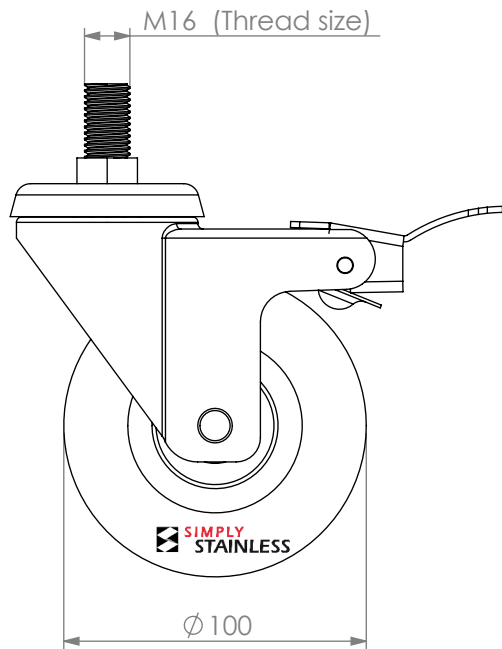

SIMPLY STAINLESS

HDCL

SIMPLY STAINLESS
www.simplystainless.com
Modular Sinks Tables and Shelving

CI GROUP PTY LTD COPYRIGHT ©

This drawing is the property of CI GROUP PTY LTD trading as SIMPLY STAINLESS, and it may not be copied, reproduced or modified in whole or in part, without prior written permission of CI GROUP PTY LTD.

HDCL HEAVY DUTY SINGLE CASTOR LOCKING 100mm

Scale 1:5