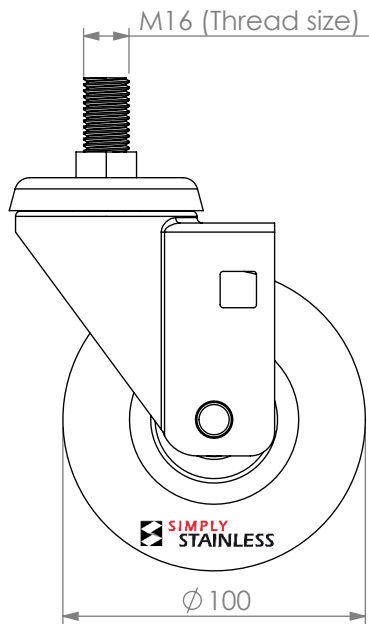

HDCL HEAVY DUTY SINGLE CASTOR LOCKING 100mm

Scale 1:5

HDCNL

www.simplystainless.com
 Modular Sinks Tables and Shelving

CI GROUP PTY LTD COPYRIGHT ©

This drawing is the property of CI GROUP PTY LTD trading as SIMPLY STAINLESS, and it may not be copied, reproduced or modified in whole or in part, without prior written permission of CI GROUP PTY LTD.

HDCNL HEAVY DUTY SINGLE CASTOR NON LOCKING 100mm

Scale 1:5