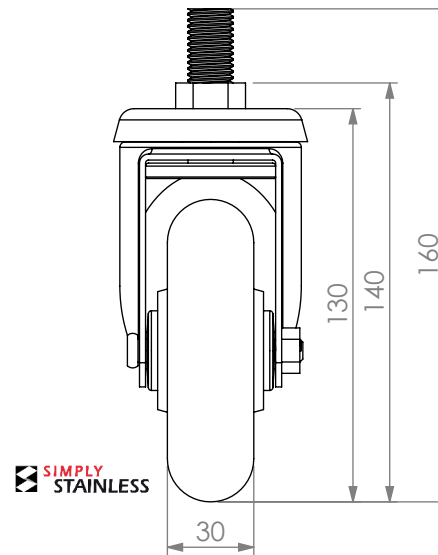

HDCL HEAVY DUTY SINGLE CASTOR LOCKING 100mm

Scale 1:5

HDCNL

www.simplystainless.com
 Modular Sinks Tables and Shelving

CI GROUP PTY LTD COPYRIGHT ©

This drawing is the property of CI GROUP PTY LTD trading as SIMPLY STAINLESS, and it may not be copied, reproduced or modified in whole or in part, without prior written permission of CI GROUP PTY LTD.

HDCNL HEAVY DUTY SINGLE CASTOR NON LOCKING 100mm

Scale 1:5