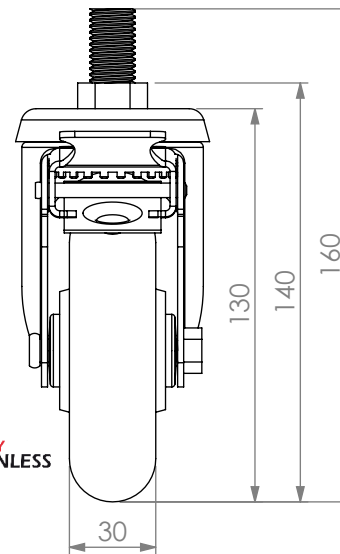

SIMPLY STAINLESS

HDCL

SIMPLY STAINLESS
www.simplystainless.com
Modular Sinks Tables and Shelving

CI GROUP PTY LTD COPYRIGHT ©

This drawing is the property of CI GROUP PTY LTD trading as SIMPLY STAINLESS, and it may not be copied, reproduced or modified in whole or in part, without prior written permission of CI GROUP PTY LTD.

HDCL HEAVY DUTY SINGLE CASTOR LOCKING 100mm

Scale 1:5