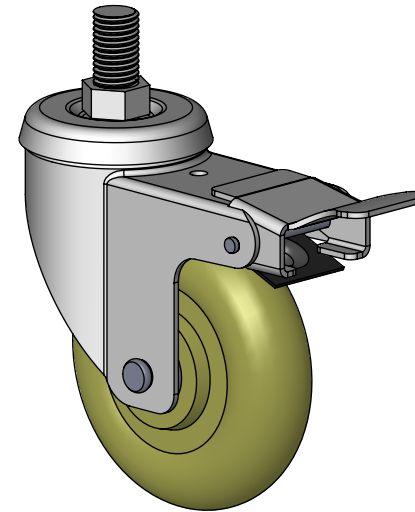

SIMPLY STAINLESS

SIMPLY STAINLESS

HDCL

SIMPLY STAINLESS
 www.simplystainless.com
 Modular Sinks Tables and Shelving

CI GROUP PTY LTD COPYRIGHT ©

This drawing is the property of CI GROUP PTY LTD trading as SIMPLY STAINLESS, and it may not be copied, reproduced or modified in whole or in part, without prior written permission of CI GROUP PTY LTD.

HDCL HEAVY DUTY SINGLE CASTOR LOCKING 100mm

Scale 1:5

HDCNL

www.simplystainless.com
 Modular Sinks Tables and Shelving

CI GROUP PTY LTD COPYRIGHT ©

This drawing is the property of CI GROUP PTY LTD trading as SIMPLY STAINLESS, and it may not be copied, reproduced or modified in whole or in part, without prior written permission of CI GROUP PTY LTD.

HDCNL HEAVY DUTY SINGLE CASTOR NON LOCKING 100mm

Scale 1:5