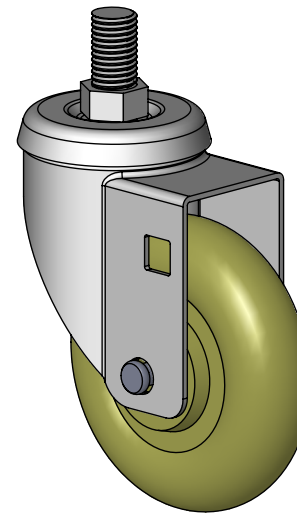

SIMPLY STAINLESS

SIMPLY STAINLESS

HDCL

SIMPLY STAINLESS
 www.simplystainless.com
 Modular Sinks Tables and Shelving

CI GROUP PTY LTD COPYRIGHT ©

This drawing is the property of CI GROUP PTY LTD trading as SIMPLY STAINLESS, and it may not be copied, reproduced or modified in whole or in part, without prior written permission of CI GROUP PTY LTD.

HDCL HEAVY DUTY SINGLE CASTOR LOCKING 100mm

Scale 1:5

HDCNL

www.simplystainless.com
 Modular Sinks Tables and Shelving

CI GROUP PTY LTD COPYRIGHT ©

This drawing is the property of CI GROUP PTY LTD trading as SIMPLY STAINLESS, and it may not be copied, reproduced or modified in whole or in part, without prior written permission of CI GROUP PTY LTD.

HDCNL HEAVY DUTY SINGLE CASTOR NON LOCKING 100mm

Scale 1:5