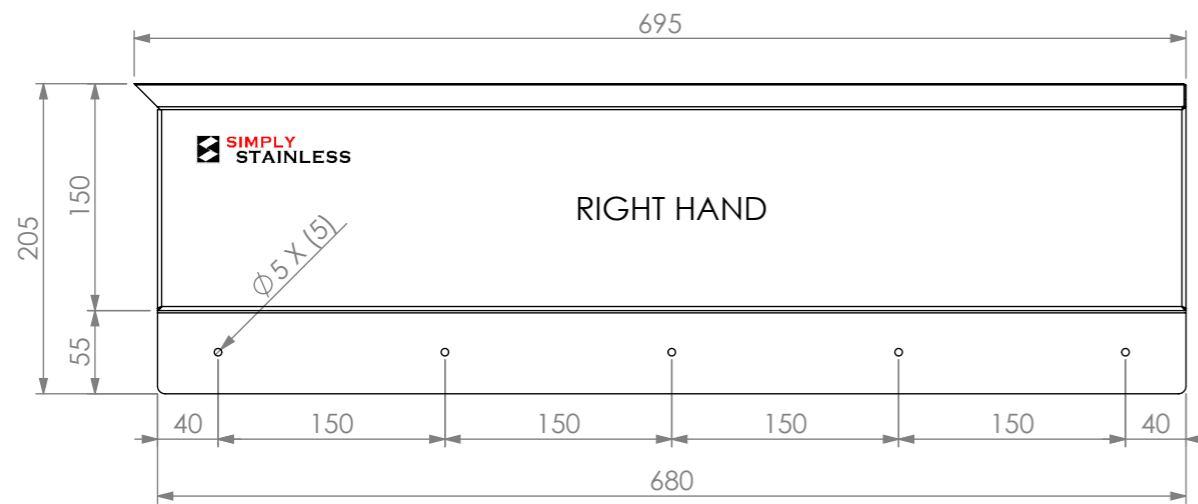

**PLAN**

RIGHT HAND & LEFT HAND AVAILABLE

**ISOMETRIC VIEW**  
do not scale

RIGHT HAND

LEFT HAND

**FRONT ELEVATION**

**SIDE ELEVATION**

www.simplystainless.com  
Modular Sink Table and Shelving

**END UPSTAND FOR 700 SERIES**

SCALE 1:10

CONSTRUCTION NOTES:

- UPSTAND MADE FROM 1.2mm STAINLESS STEEL.