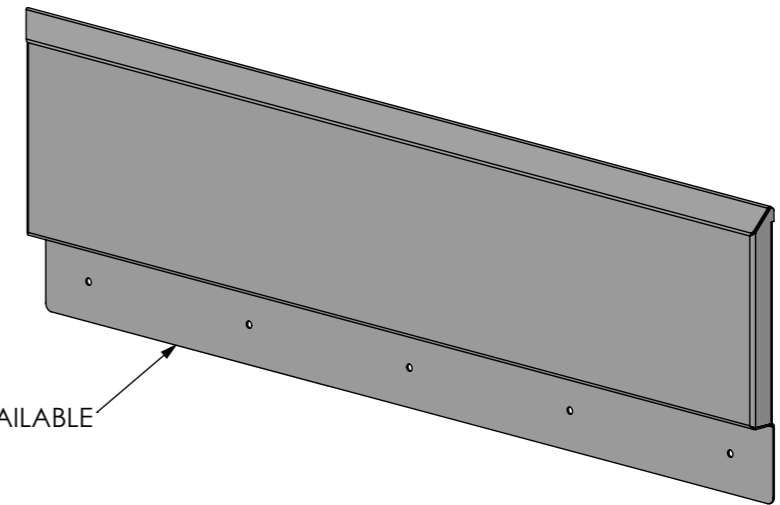

**PLAN**

RIGHT HAND & LEFT HAND AVAILABLE

**ISOMETRIC VIEW**  
do not scale

RIGHT HAND

LEFT HAND

**FRONT ELEVATION**

**SIDE ELEVATION**

www.simplystainless.com  
Modular Sink Table and Shelving

**END UPSTAND FOR 700 SERIES**

SCALE 1:10

CONSTRUCTION NOTES:

- UPSTAND MADE FROM 1.2mm STAINLESS STEEL.