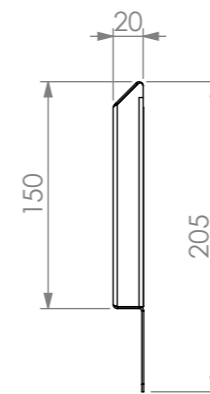

**PLAN**

RIGHT HAND & LEFT HAND AVAILABLE

**ISOMETRIC VIEW**  
do not scale

RIGHT HAND

LEFT HAND

**FRONT ELEVATION**

**SIDE ELEVATION**

www.simplystainless.com  
Modular Sink Table and Shelving

**END UPSTAND FOR 700 SERIES**

SCALE 1:10

CONSTRUCTION NOTES:

- UPSTAND MADE FROM 1.2mm STAINLESS STEEL.