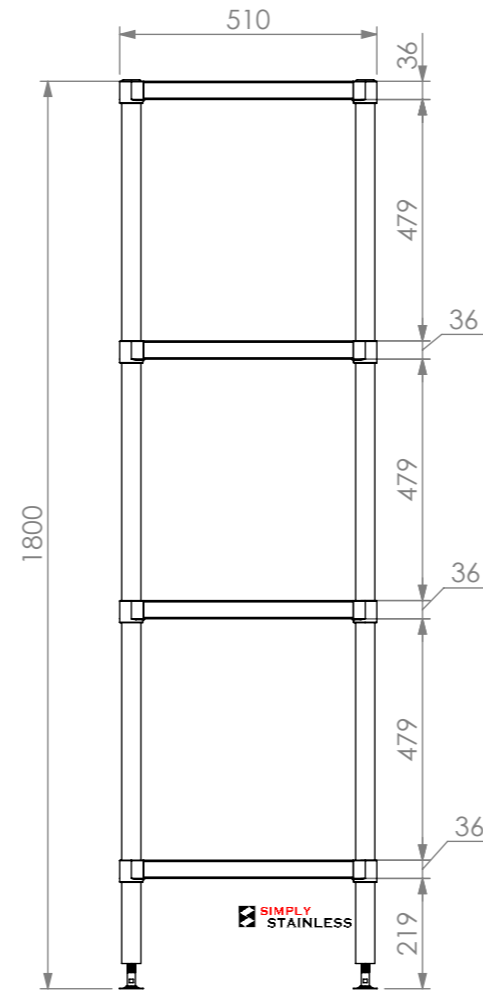

PLAN

FRONT VIEW

SIDE VIEW

ISOMETRIC VIEW

17 - 0900

SIMPLY STAINLESS

www.simplystainless.com
Modular Sinks Tables and Shelving
COPYRIGHT © 2018

This drawing is the property of CI GROUP PTY LTD. Tradings as SIMPLY STAINLESS and it may not be copied, reproduced or modified in whole or in part without prior written permission of CI GROUP PTY LTD. SIMPLY STAINLESS reserves the right to change specification and design without notice.

**17 - 0900 ADJUSTABLE
4 TIER STORAGE SHELF**

SCALE : 1:20

CONSTRUCTION NOTES :

1. TOPS MADE FROM 1.2mm STAINLESS STEEL.
2. TUBE MADE FROM $\phi 38$ mm STAINLESS STEEL TUBE.
3. FEET ARE ADJUSTABLE STAINLESS STEEL DISC FEET.