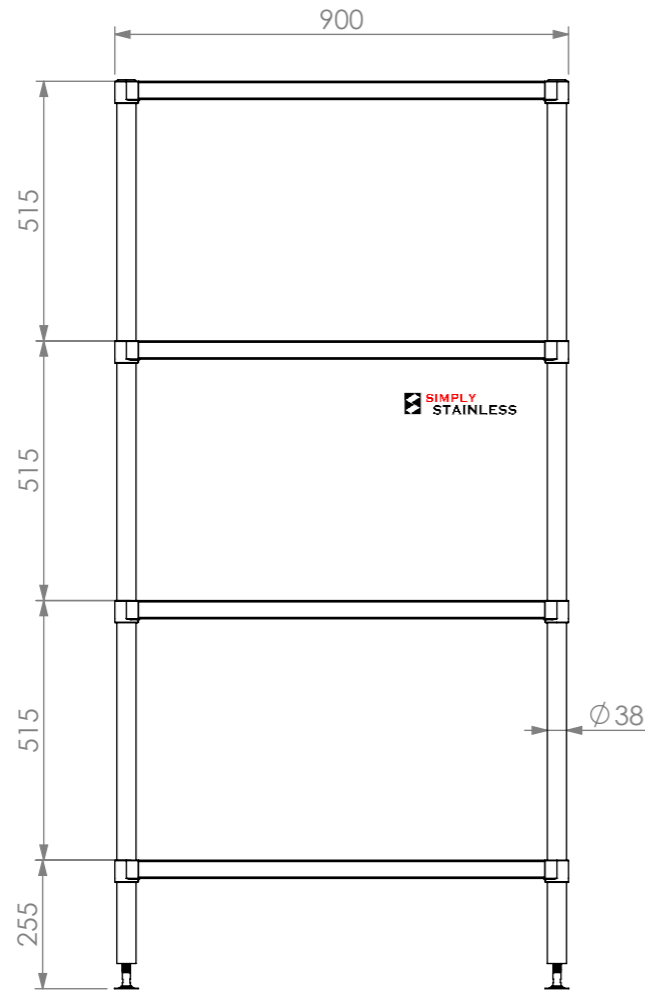

PLAN

FRONT VIEW

SIDE VIEW

ISOMETRIC VIEW

17 - 0900

SIMPLY STAINLESS

www.simplystainless.com
Modular Sinks Tables and Shelving
COPYRIGHT © 2018

This drawing is the property of CI GROUP PTY LTD. Tradings as SIMPLY STAINLESS and it may not be copied, reproduced or modified in whole or in part without prior written permission of CI GROUP PTY LTD. SIMPLY STAINLESS reserves the right to change specification and design without notice.

**17 - 0900 ADJUSTABLE
4 TIER STORAGE SHELF**

SCALE : 1:20

CONSTRUCTION NOTES :

1. TOPS MADE FROM 1.2mm STAINLESS STEEL.
2. TUBE MADE FROM $\phi 38$ mm STAINLESS STEEL TUBE.
3. FEET ARE ADJUSTABLE STAINLESS STEEL DISC FEET.