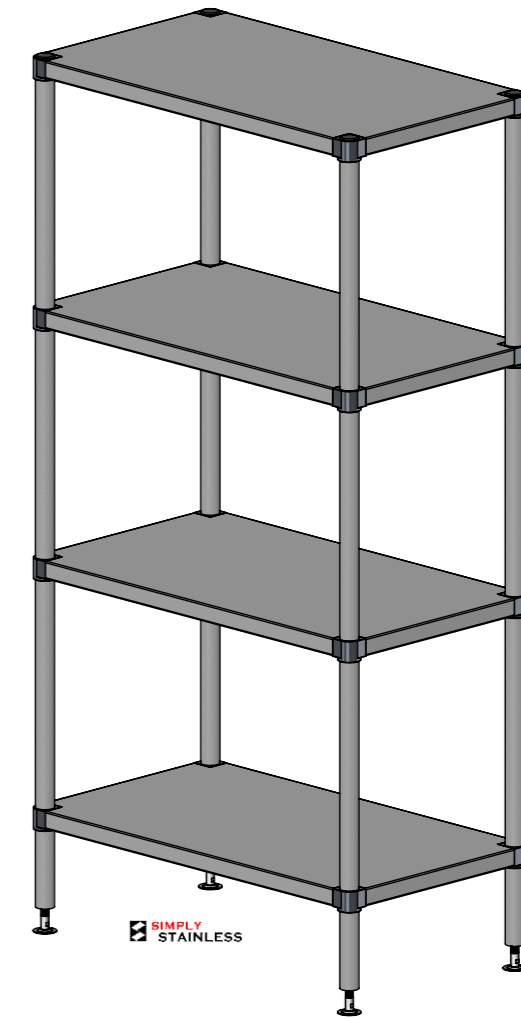

PLAN

FRONT VIEW

SIDE VIEW

ISOMETRIC VIEW

17 - 0900

SIMPLY STAINLESS

www.simplystainless.com
Modular Sinks Tables and Shelving
COPYRIGHT © 2018

This drawing is the property of CI GROUP PTY LTD. Tradings as SIMPLY STAINLESS and it may not be copied, reproduced or modified in whole or in part without prior written permission of CI GROUP PTY LTD. SIMPLY STAINLESS reserves the right to change specification and design without notice.

**17 - 0900 ADJUSTABLE
4 TIER STORAGE SHELF**

SCALE : 1:20

CONSTRUCTION NOTES :

1. TOPS MADE FROM 1.2mm STAINLESS STEEL.
2. TUBE MADE FROM $\phi 38$ mm STAINLESS STEEL TUBE.
3. FEET ARE ADJUSTABLE STAINLESS STEEL DISC FEET.