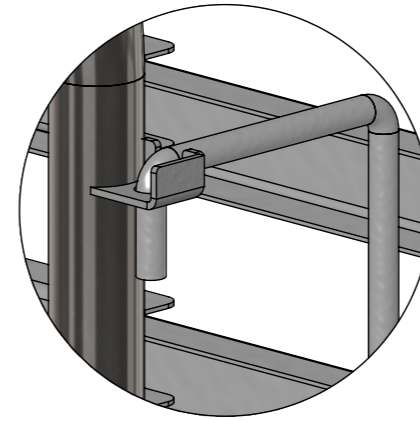

PLAN

RUNNERS PROFILE

DETAIL A

ISOMETRIC VIEW

FRONT VIEW

SIDE VIEW

16 - 2/1

SIMPLY STAINLESS

16 - 2/1 GASTRONORM TROLLEY

SCALE : 1:20

CONSTRUCTION NOTES :

1. RUNNERS MADE FROM 1.2mm STAINLESS STEEL.
2. FRAME MADE FROM Ø25mm STAINLESS STEEL TUBE.
3. FEET ARE Ø100mm SWIVEL CASTORS, 2x LOCKING AND 2x NON-LOCKING.