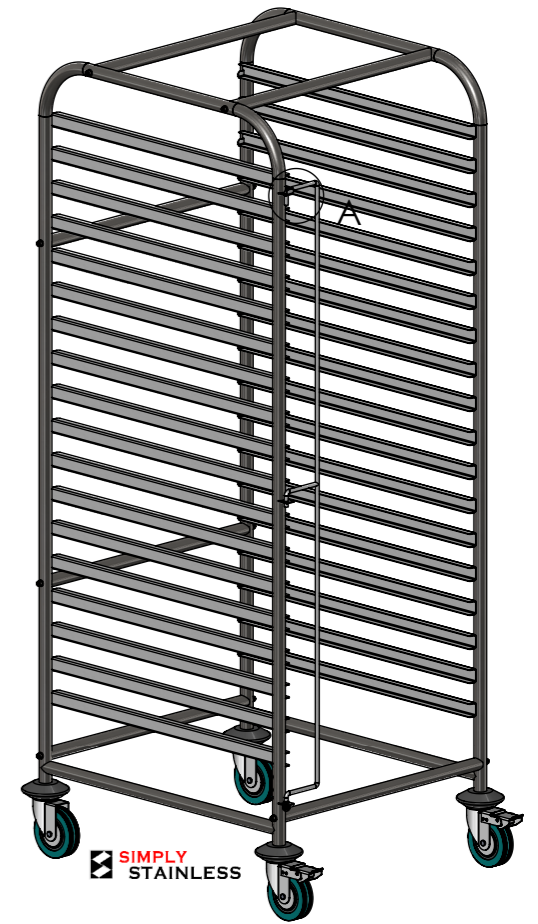

PLAN

RUNNERS PROFILE

DETAIL A

ISOMETRIC VIEW

FRONT VIEW

SIDE VIEW

16 - 2/1

SIMPLY STAINLESS

16 - 2/1 GASTRONORM TROLLEY

SCALE : 1:20

CONSTRUCTION NOTES :

1. RUNNERS MADE FROM 1.2mm STAINLESS STEEL.
2. FRAME MADE FROM Ø25mm STAINLESS STEEL TUBE.
3. FEET ARE Ø100mm SWIVEL CASTORS, 2x LOCKING AND 2x NON-LOCKING.