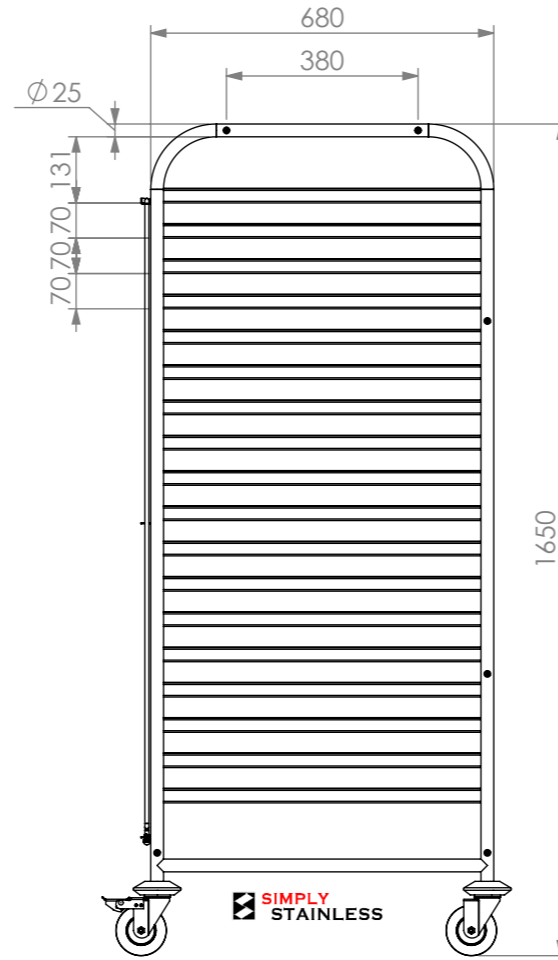

PLAN

RUNNERS PROFILE

DETAIL A

ISOMETRIC VIEW

FRONT VIEW

SIDE VIEW

16 - 2/1

SIMPLY STAINLESS

16 - 2/1 GASTRONORM TROLLEY

SCALE : 1:20

CONSTRUCTION NOTES :

1. RUNNERS MADE FROM 1.2mm STAINLESS STEEL.
2. FRAME MADE FROM Ø25mm STAINLESS STEEL TUBE.
3. FEET ARE Ø100mm SWIVEL CASTORS, 2x LOCKING AND 2x NON-LOCKING.