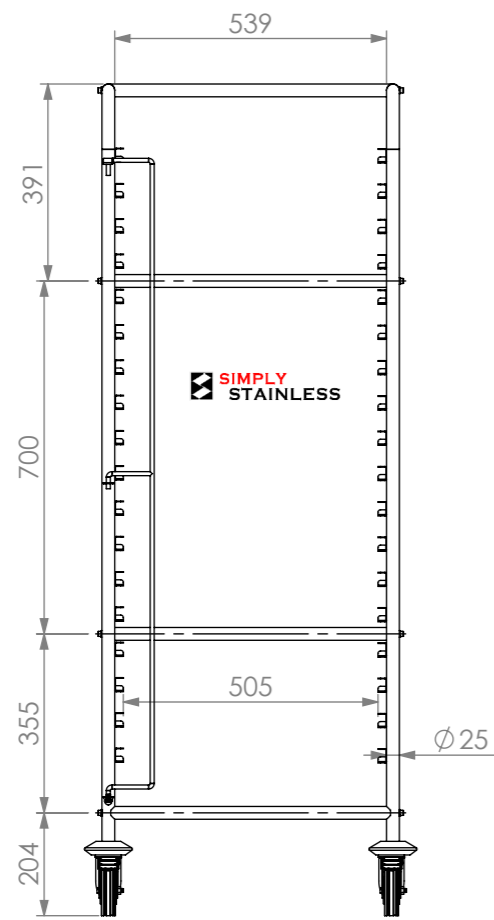

PLAN

RUNNERS PROFILE

DETAIL A

ISOMETRIC VIEW

FRONT VIEW

SIDE VIEW

16 - 2/1

SIMPLY STAINLESS

16 - 2/1 GASTRONORM TROLLEY

SCALE : 1:20

CONSTRUCTION NOTES :

1. RUNNERS MADE FROM 1.2mm STAINLESS STEEL.
2. FRAME MADE FROM Ø25mm STAINLESS STEEL TUBE.
3. FEET ARE Ø100mm SWIVEL CASTORS, 2x LOCKING AND 2x NON-LOCKING.