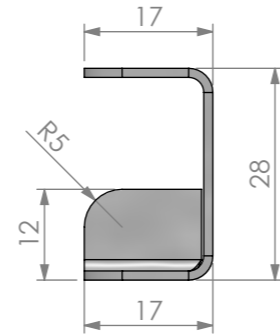

PLAN

RUNNERS PROFILE

DETAIL A

ISOMETRIC VIEW

FRONT VIEW

SIDE VIEW

16 - 2/1

SIMPLY STAINLESS

16 - 2/1 GASTRONORM TROLLEY

SCALE : 1:20

CONSTRUCTION NOTES :

1. RUNNERS MADE FROM 1.2mm STAINLESS STEEL.
2. FRAME MADE FROM Ø25mm STAINLESS STEEL TUBE.
3. FEET ARE Ø100mm SWIVEL CASTORS, 2x LOCKING AND 2x NON-LOCKING.